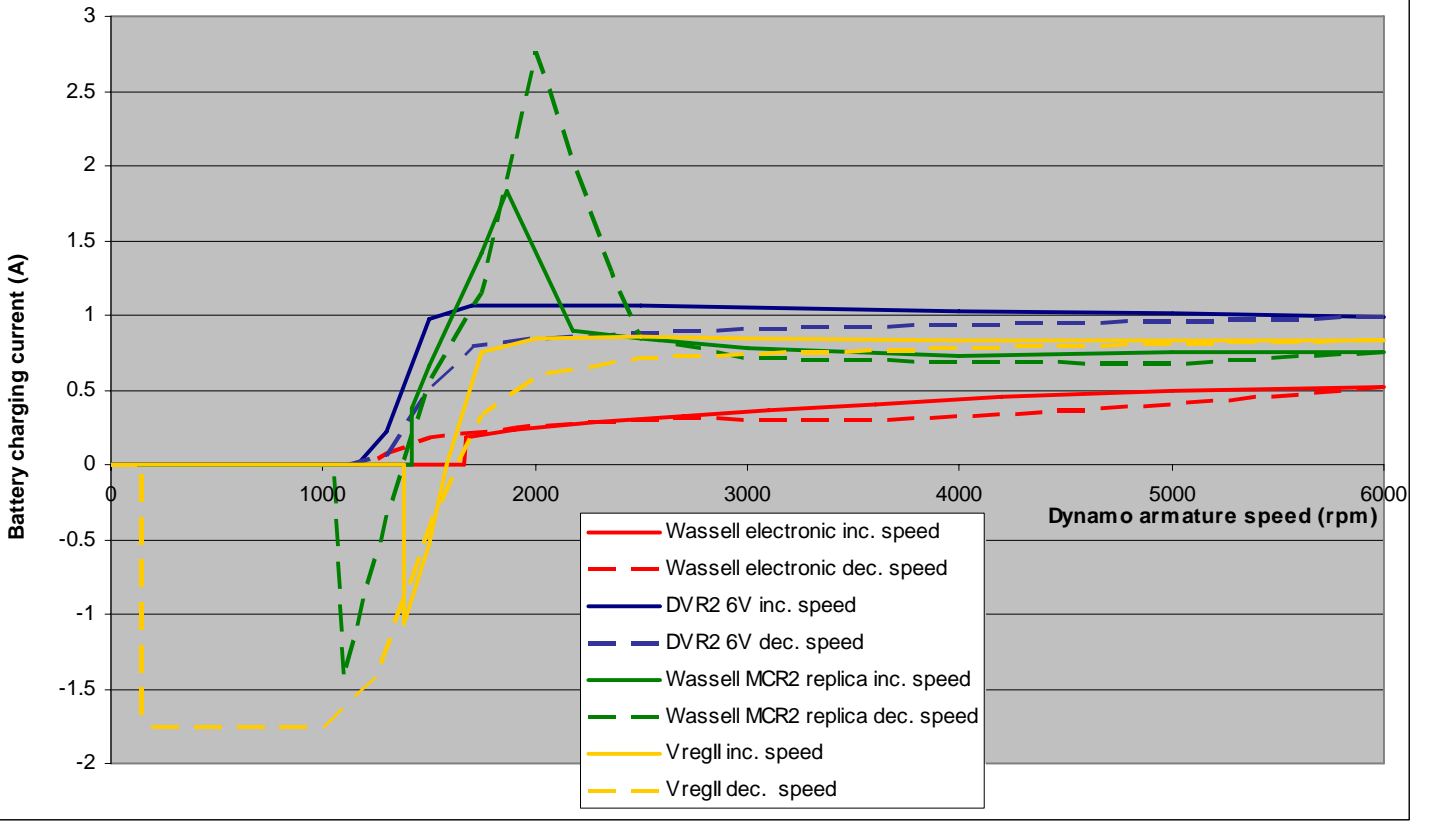

Battery Current with No Load - 6V

Battery Current with 42W light bulb load - 6V